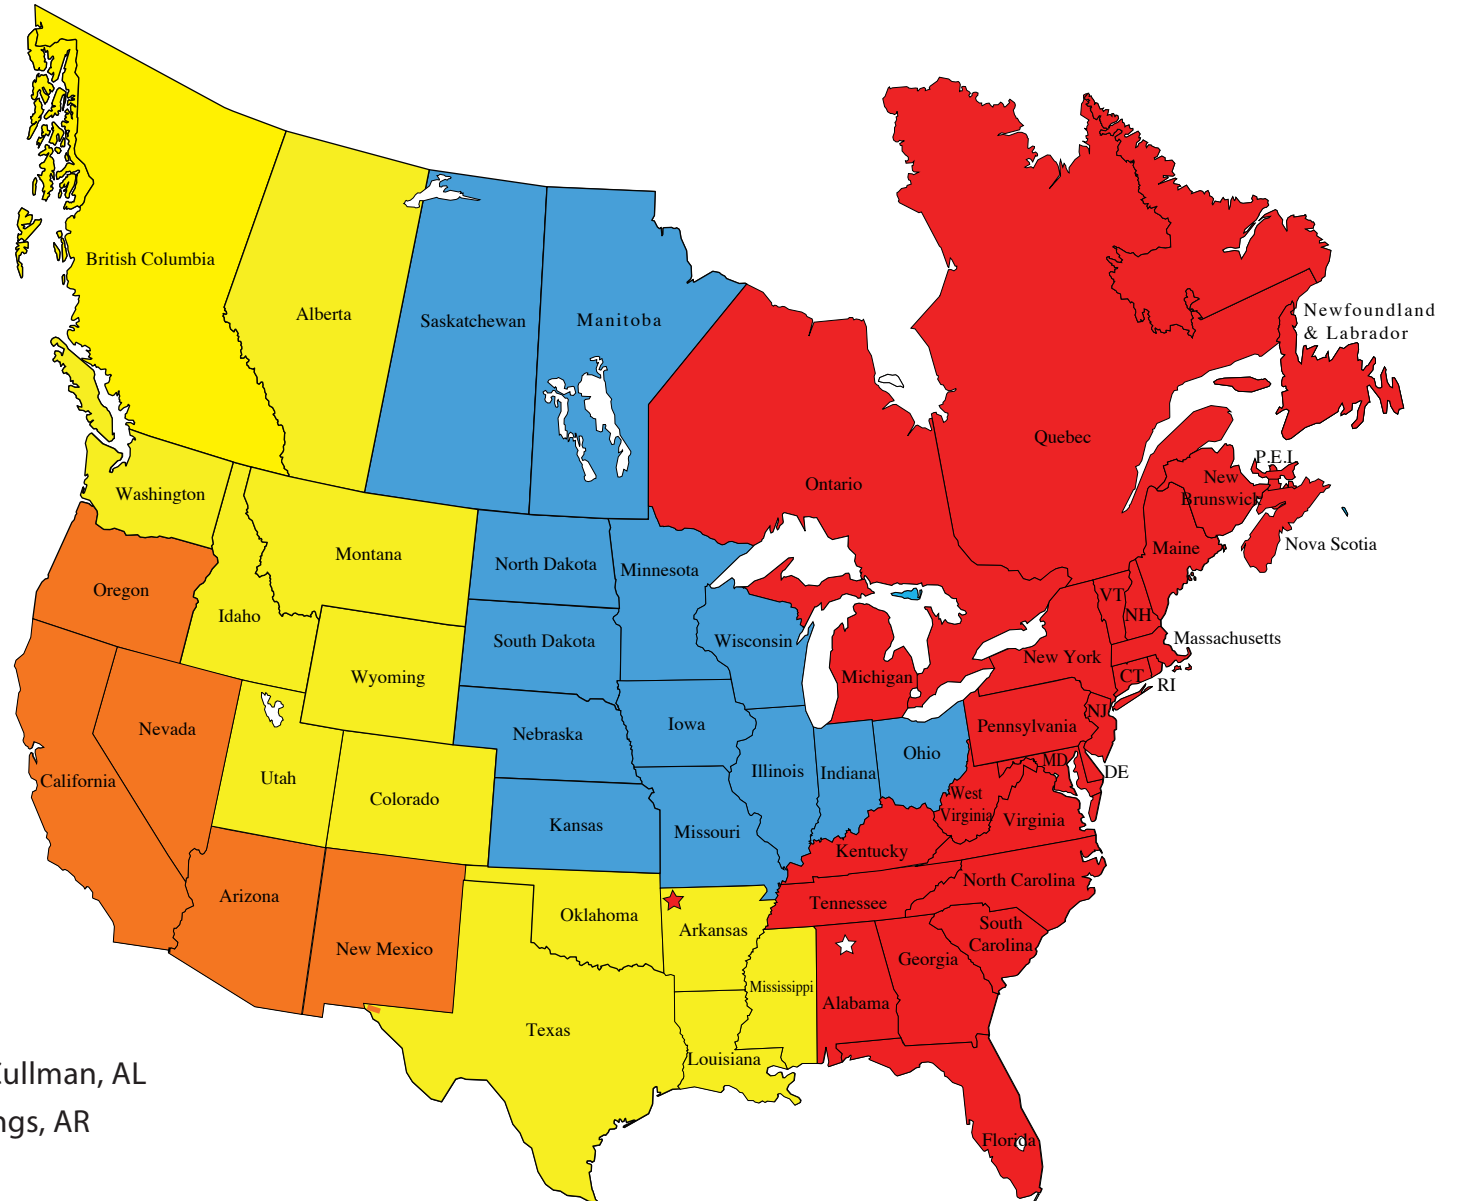

Webb Wheel Products, Inc. OES Aftermarket Sales Territories

- Central Region**
Mitch Muzzy
Homebase - Minneapolis, MN
612-810-3574
mmuzzy@webbwheel.com
- Southwest Region**
John Westerdale
Homebase - Chandler, AZ
480-375-8430
john.c.westerdale@gmail.com
- Eastern Region**
Charlie Ondrick
Homebase - Detroit, MI
256-727-2628
condrick@webbwheel.com
- Western Region**
Chris Fisher
Homebase - Sandy, UT
562-458-0673
cfisher@webbwheel.com

- ☆ Head Quarters/Manufacturing - Cullman, AL
- ★ Manufacturing Plant - Siloam Springs, AR

Toll Free: 888-857-9677
marketing@webbwheel.com